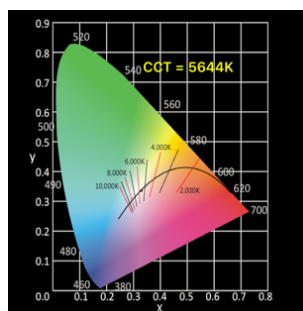

### DLED30-D

Focusing range	65° - 4°
Intensity range	1 : 13,8
CCT	5650
CRI Ra	95
CRI Re	94
TLCI	96
Delta UV	-0.0009
Lux in 3 m flood position	1.300
Lux in 3 m spot position	18.000
Lux in 3 m with parallel beam attachment DPBA-L18	26.500
Input voltage	90 - 264 VAC
Power consumption	320 W
Size	478,1 x 336,4 x 603,5 mm 18.8 x 13.2 x 23.8 inches
Weight	16,5 kg 36.4 lbs