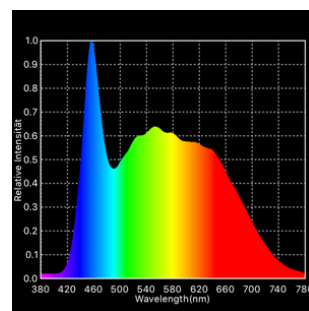

### DLED30-D

Focusing range	65° - 4°
Intensity range	1 : 13,8
CCT	5650
CRI Ra	95
CRI Re	94
TLCI	96
Delta UV	-0.0009
Lux in 3 m flood position	1.300
Lux in 3 m spot position	18.000
Lux in 3 m with parallel beam attachment DPBA-L18	26.500
Input voltage	90 - 264 VAC
Power consumption	320 W
Size	478,1 x 336,4 x 603,5 mm 18.8 x 13.2 x 23.8 inches
Weight	16,5 kg 36.4 lbs