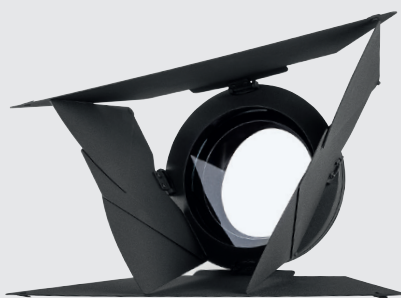

DLED30-D DMX

Studio fixture, also useful for mobile drama
The most powerful of our focusing LED lights

- 320 W daylight light source
- TLCI 96
- Dimming control: manual and DMX
- Double, non-spherical optics
- Active cooling system
- Huge focus range,
  wider and narrower than others
- Equipped with DMX control as standard
- Options: pole operated or motorized

DLED30-D daylight version

- Can be used with all of our optical attachments from the non-spherical wide-angle attachment all the way to the parallel beam attachment, which doubles the light output and is eminently suitable for reflected light (also multiple reflections within the new Lightstream system).

DLWA1200R