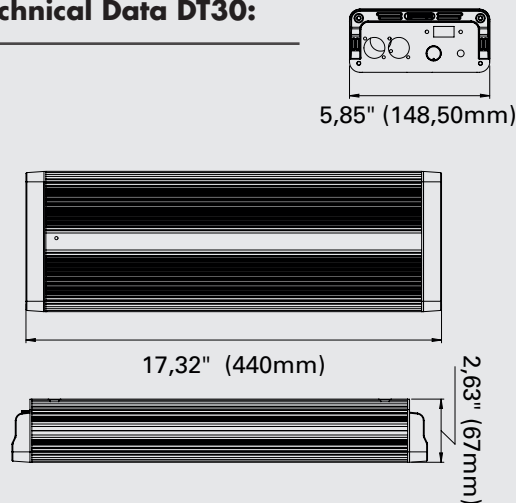

### DLED30-D

Focusing range	65° - 4°
Intensity range	1 : 13,8
CCT	5650
CRI Ra	95
CRI Re	94
TLCI	96
Delta UV	-0.0009
Lux in 3 m flood position	1.300
Lux in 3 m spot position	18.000
Lux in 3 m with parallel beam attachment DPBA-L18	26.500
Input voltage	90 - 264 VAC
Power consumption	320 W
Size	478,1 x 336,4 x 603,5 mm 18.8 x 13.2 x 23.8 inches
Weight	16,5 kg 36.4 lbs