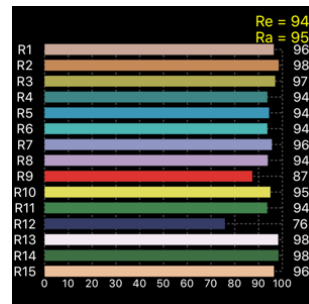

### DLED30-D

Focusing range	65° - 4°
Intensity range	1 : 13,8
CCT	5650
CRI Ra	95
CRI Re	94
TLCI	96
Delta UV	-0.0009
Lux in 3 m flood position	1.300
Lux in 3 m spot position	18.000
Lux in 3 m with parallel beam attachment DPBA-L18	26.500
Input voltage	90 - 264 VAC
Power consumption	320 W
Size	478,1 x 336,4 x 603,5 mm 18.8 x 13.2 x 23.8 inches
Weight	16,5 kg 36.4 lbs