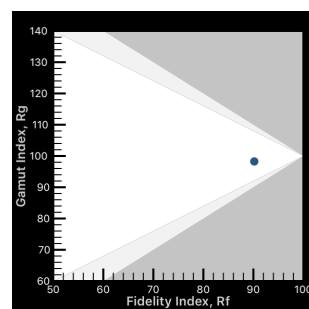

### DLED30-D

Focusing range	65° - 4°
Intensity range	1 : 13,8
CCT	5650
CRI Ra	95
CRI Re	94
TLCI	96
Delta UV	-0.0009
Lux in 3 m flood position	1.300
Lux in 3 m spot position	18.000
Lux in 3 m with parallel beam attachment DPBA-L18	26.500
Input voltage	90 - 264 VAC
Power consumption	320 W
Size	478,1 x 336,4 x 603,5 mm 18.8 x 13.2 x 23.8 inches
Weight	16,5 kg 36.4 lbs