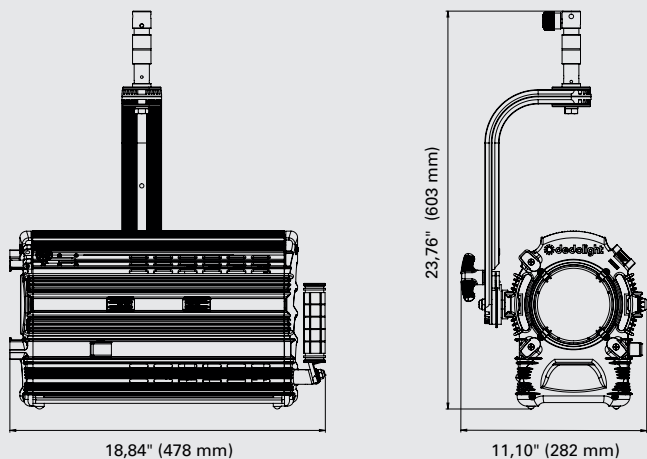

Technical Data DLED30: