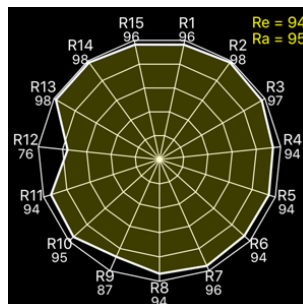

### DLED30-D

Focusing range	65° - 4°
Intensity range	1 : 13,8
CCT	5650
CRI Ra	95
CRI Re	94
TLCI	96
Delta UV	-0.0009
Lux in 3 m flood position	1.300
Lux in 3 m spot position	18.000
Lux in 3 m with parallel beam attachment DPBA-L18	26.500
Input voltage	90 - 264 VAC
Power consumption	320 W
Size	478,1 x 336,4 x 603,5 mm 18.8 x 13.2 x 23.8 inches
Weight	16,5 kg 36.4 lbs