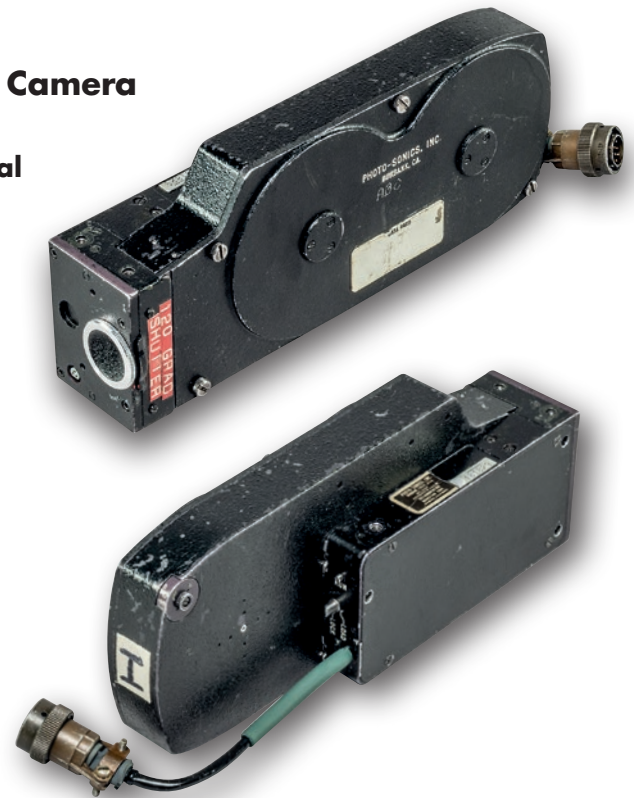

PHOTOSONICS 1VN

PHOTOSONICS AM500, 16mm Highspeed Camera

The 1VN is the smallest, lightest, fastest professional motion picture camera ever created.

16 MM 1VN (24-200 fps) High Speed Film Camera

Small and lightweight action camera to install on helmet, on cars, bikes, skateboards, skis, airplanes and other brackets

Technical Data:

Speed:	24-200 fps
Movement:	Intermittent, 2 pulldown arms, 2 registration pins
Shutter:	120 degrees (fixed)
Film Spec:	16 mm double perf (2R). 2944 or 3000 pitch on daylight spools
Power:	28V DC
Weight:	3.75 pounds including camera body and loaded 100 feet magazine

The 1VN is a non-reflex camera with a C-type lens mount. Viewing through the lens for line-up purposes is accomplished using a boresight device that attaches to the camera in place of the magazine.

Once the camera is locked in position, the boresight is removed and the magazine is attached. There is no provision for viewing through the lens while the camera is running.