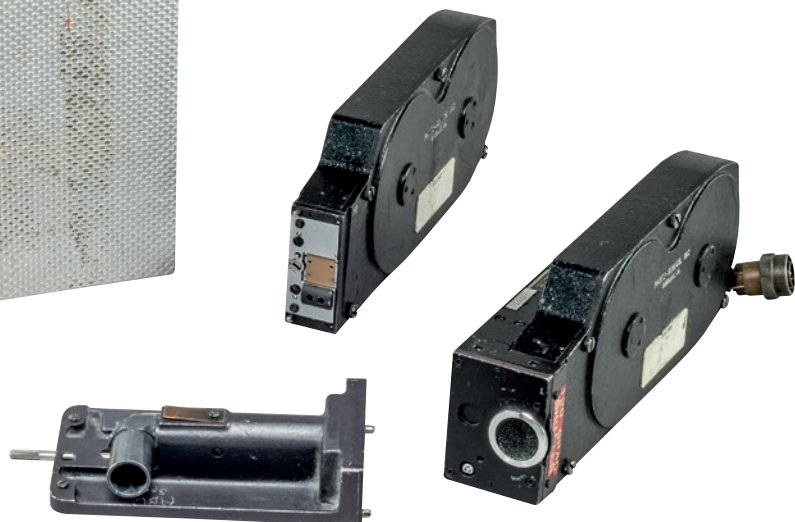

Complete set:

2.250,00 €

- or your best offer will be considered -