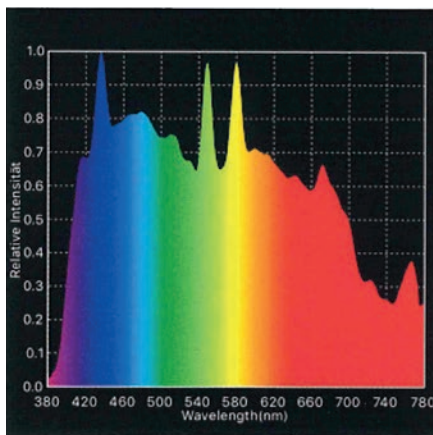

The amazing fact is that these lamps keep their high-color quality all throughout their entire lifetime.

Ultra-violet

Practically all discharge lamps emit a high content of ultraviolet, where especially the short wave (UVC) presents a serious health hazard for skin cancer and eye damage.

Our lamps are so-called UV-stop lamps, but that is only part of the story. We are proud to have on our front lens an integrated dichroic UV-cut filter which lowers the UV content practically to zero.

Most other manufacturers of metal halide lighting equipment have a UV content twenty times!!! Higher than we have. Our UV content with our super effective filter on the front lens brings all the UV output down to values below that of halogen lamps, which are usually considered totally harmless.