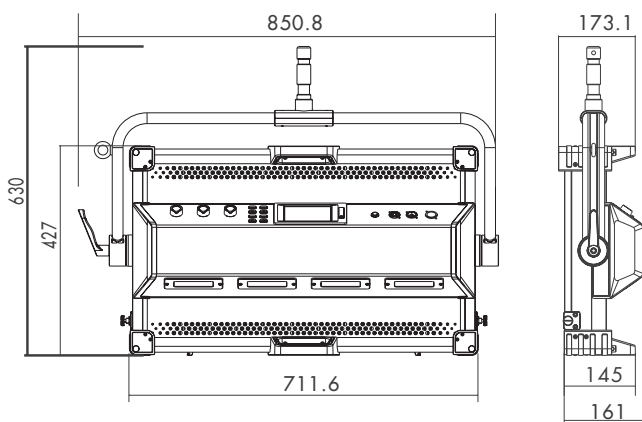

Dyno 650C RGBWW LED Soft Panel Light

Power Consumption:	Nominal 650W, Max 700W
LED Total Power:	672W x 5
Power Supply:	AC100-240V 50/60Hz
OPTICAL:	Beam Angle: 160° LED Type: RGBWW
CRI:	Average 95
TLCI:	Average 95
CCT:	2700K-20000K(G/M)
Dimming:	1 – 100% in steps of 0,1%
Control:	On-board control, 2.4G, Bluetooth, DMX (5 pin), RDM, LumenRadio
On Board Effects:	Hue Loop, CCT Loop, INT Loop, Flash, Pulse, Storm, Police Car, TV, Paparazzi, Candle/Fire, Disco, Bad Bulb, Firework, Explosion, Welding

List Price: 3.602,00 €

Special Price:

2.053,00 €