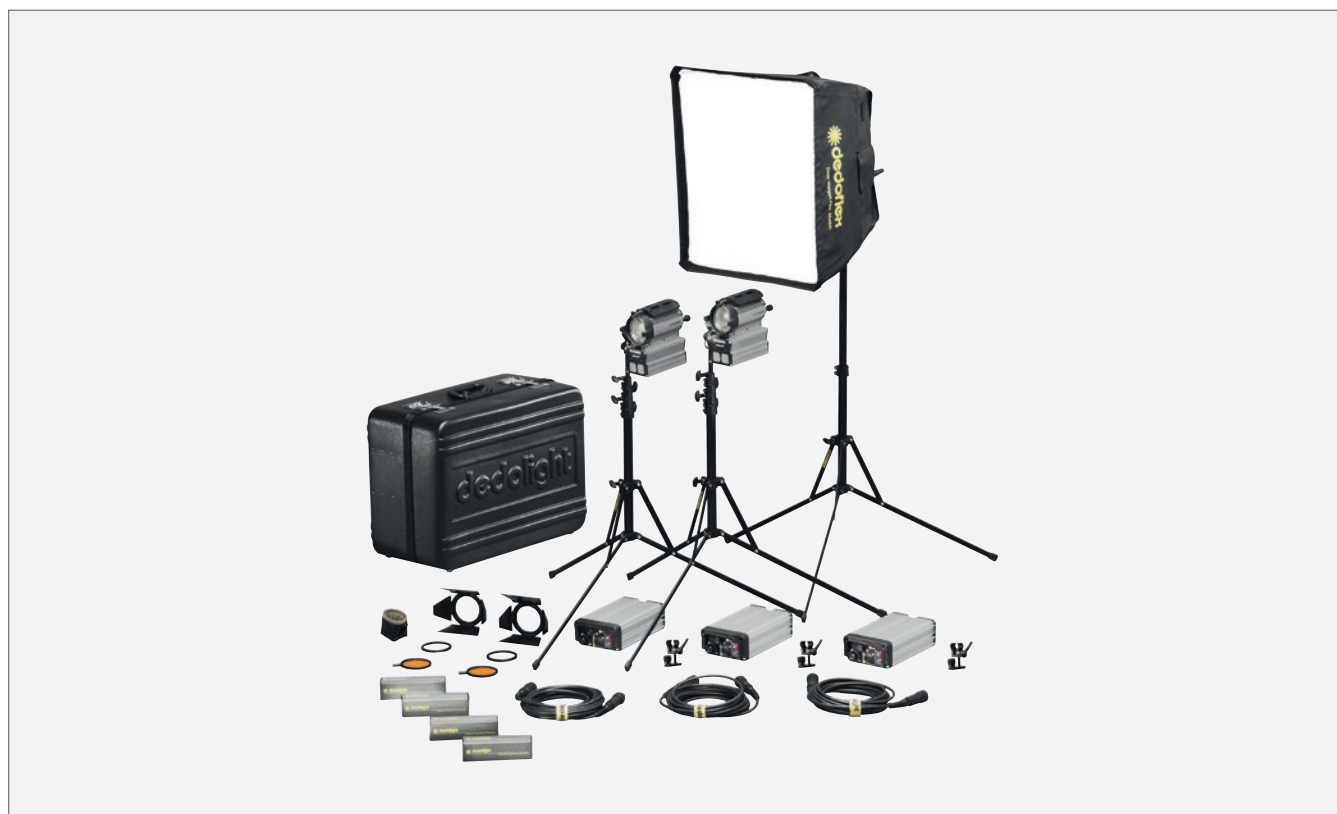

K200-3S Sundance Kit Daylight

H

Brand-NEW, tested, warranty 1 year

Version 1	Description	Unit price:	Total:
2 x DLH200D	Light head 200W daylight	1.261,00 €	2.522,00 €
1 x DLH200SD	Soft light head, 200W daylight	673,00 €	673,00 €
1 x HTP200S	High temperature pouch	69,00 €	69,00 €
3 x DEB200D	Flicker-free electronic ballast, 200W (90 - 260V AC)	1.466,00 €	4.398,00 €
3 x DEB200H	Ballast holder with CLAMP-C	89,00 €	267,00 €
3 x DPOW200D	Cable, light head to ballast, 7m	109,00 €	327,00 €
1 x DSBSS	dedoflex silver dome, small 56 x 41 x 33 cm (22 x 16 x 13")	169,00 €	169,00 €
2 x DBD8	Standard barn door (eight leaves)	44,00 €	88,00 €
2 x DPLS	Light shield ring	6,90 €	13,80 €
2 x DTCF	Dichroic tungsten conversion filter	91,00 €	182,00 €
3 x DST	dedolight stand	90,00 €	180,00 €
1 x DCHD200-3	Transport hard case	681,00 €	681,00 €
3 x DL200DHR-NB*	Daylight lamp, 200W, 70V	253,00 €	759,00 €

Kit price:

10.422,00 €

Special Price:

5.746,79 €

* Please note:

Special high-quality dedolight lamp.

Not replaceable by other 200W HMI type lamps because of different height (distance from socket to electrodes).

Tel +49 (0)89 - 356 16 01 / info@dedoweigerfilm.de / www.dedoweigerfilm.de