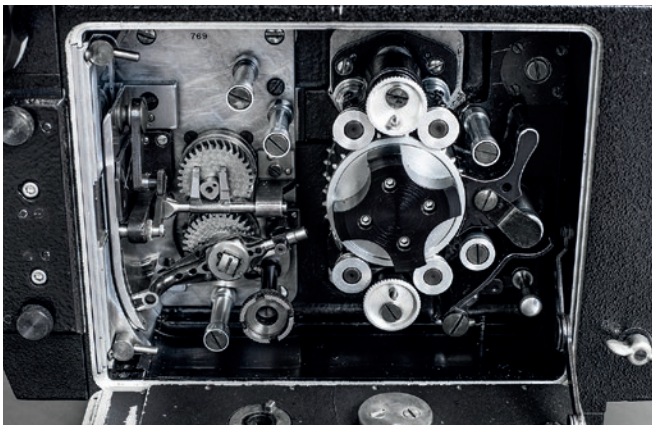

Fries 35R Camera

FRIES

The Fries Mitchell 35R camera offered here is based on a Mitchell GC camera. That was the high-speed camera in the conversion by Doug Fries.

The Fries Mitchell 35R camera is one of the most reliable and compact high-speed production cameras available. The dual pin registration and 4-pin pull down mechanism make for the steadiest possible photographic images.

Such cameras were used on many feature projects like Die Hard, Mr. and Mrs. Smith, Battle Los Angeles, The A-Team, Rose Red, Final Destination and many more. This camera features an orientable viewfinder and in our offer is a video tap. 1000 ft (300 m) magazines, as well as 400 ft (120 m) magazines. Interchangeable lens mount. The standard high-speed motor, as well as the Norris single frame motor.

We have literature to back up all the operating instructions, if those are desired.

Norris / Pentax Intervalometer LPC-90 System

Model:	LPC-90 (Light Priority Control)
Color:	Black-Textured Paint
Film Format:	35mm Mitchell Movie-camera
Type:	LPC-90 (Light Priority Control)
Brand:	Norris Film Products

We offer the complete set for Special Price:

5.900,00 €

- Feel free to give us your best offer, which will be considered -