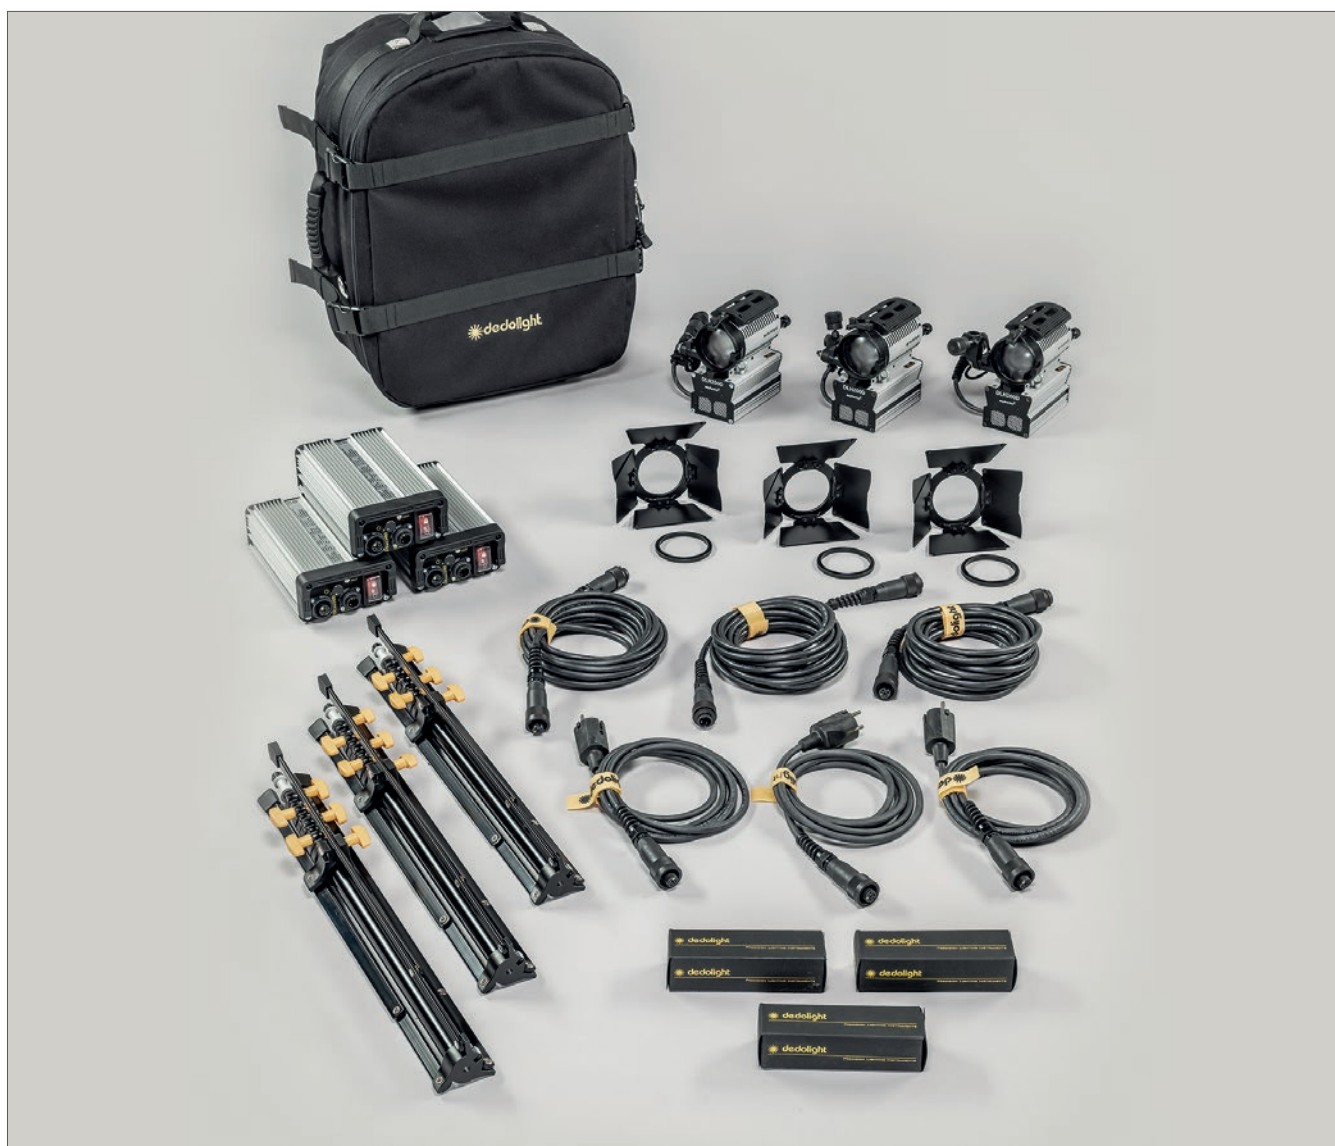

Version 3	Description	Unit price:	Total:
3 x DLH200D	Light head 200W daylight	1.261,00 €	3.783,00 €
3 x DEB200D	Flicker-free electronic ballast, 200W (90 - 260V AC)	1.466,00 €	4.398,00 €
3 x DPOW200D	Cable, light head to ballast, 7m	109,00 €	327,00 €
3 x DBD8	Standard barn door (eight leaves)	43,00 €	129,00 €
3 x DPLS	Light shield ring	6,90 €	20,70 €
3 x DST	Dedolight stand	89,00 €	267,00 €
1 x DBP	Backpack	492,00 €	492,00 €
2x DL200DHR-NB*	Daylight lamp, 200W, 70V	253,00 €	759,00 €

Kit price:

10.942,00 €

Special Price:

saving ≈ 45%

5.613,80 €

* Please note:

Special high-quality dedolight lamp. Not replaceable by other 200W HMI type lamps because of different height (distance from socket to electrodes).