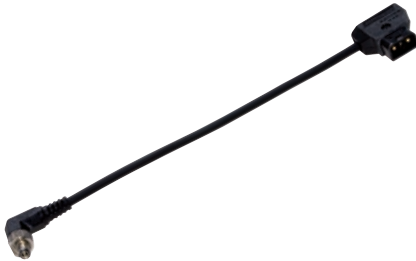

### DLBCA-AB

Anton/Bauer-Mount belt adapter without  
ballast holder, separate extension  
cable to light head needed

List Price: 73,00 €

**Special Price: 41,00 €**

### DDCC-DTAPS

Cable 28 cm / 11" with D-Tap connector

List Price: 30,00 €

**Special Price: 8,50 €**