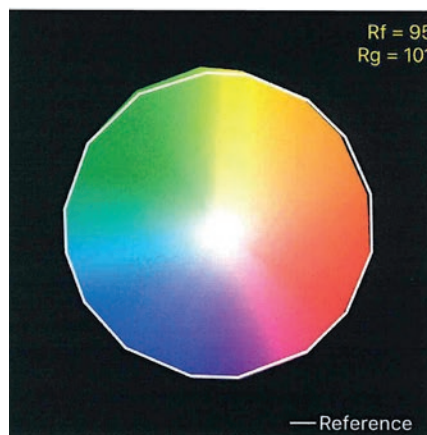

The amazing fact is that these lamps keep their high-color quality all throughout their entire lifetime.

Ultra-violet

Practically all discharge lamps emit a high content of ultraviolet, where especially the short wave (UVC) presents a serious health hazard for skin cancer and eye damage.

Our lamps are so-called UV-stop lamps, but that is only part of the story. We are proud to have on our front lens an integrated dichroic UV-cut filter which lowers the UV content practically to zero.

Most other manufacturers of metal halide lighting equipment have a UV content twenty times!!! Higher than we have. Our UV content with our super effective filter on the front lens brings all the UV output down to values below that of halogen lamps, which are usually considered totally harmless.