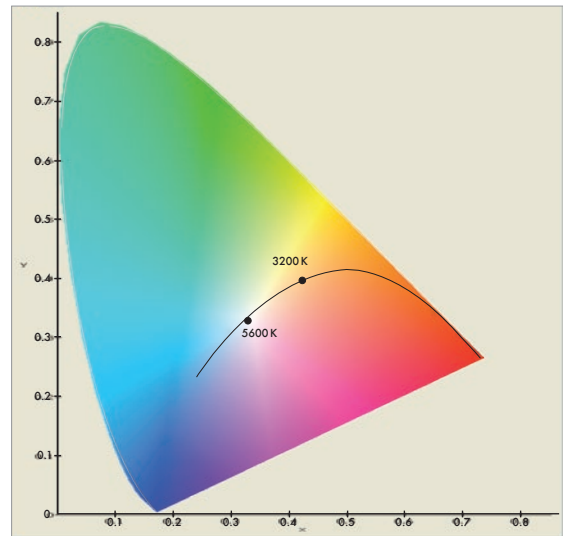

- For a great number of years our Felloni lights have been standard equipment worldwide.
- For the smallest team, for NEWS and documentaries, for lighting rental houses, as well as for complete studio lighting.
- Today, we offer some of the older generations from stock, or refurbished lights at absolutely exceptional prices.
- In order to make it easier for you to choose, please take a good look at the following classifications.

■ Exit Angle

30 degree and 50 degree are universally used.

15 degree exit angle may be better suited as back light, hair light or contour light.

Low profile – only a few of them are left. They feature an exit angle of 45 degree. Possible advantage when installed in a low ceiling.

■ Color Quality

Over the years we have improved the color from second to third generation. Felloni 2 was CRI 85, Felloni 3 has CRI 95. Then we also had the in-between generation of dedocolor, which was the first time we were really absolutely happy with skin tones, and we were offering the optimum color quality possible at that time.

■ Standard and High Output

The High Output Fellonis offer about double the light output in comparison to the standard version.

■ Mono-Color

Felloni lights with tungsten light 3200 K (T)

Felloni lights with daylight approx. 5600 K (D)

These mono-color lights offer approximately double the light output in comparison to the bicolor lights.