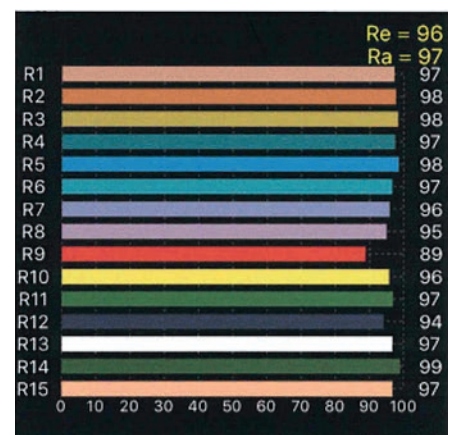

The amazing fact is that these lamps keep their high-color quality all throughout their entire lifetime.

Ultra-violet

Practically all discharge lamps emit a high content of ultraviolet, where especially the short wave (UVC) presents a serious health hazard for skin cancer and eye damage.

Our lamps are so-called UV-stop lamps, but that is only part of the story. We are proud to have on our front lens an integrated dichroic UV-cut filter which lowers the UV content practically to zero.

Most other manufacturers of metal halide lighting equipment have a UV content twenty times!!! Higher than we have. Our UV content with our super effective filter on the front lens brings all the UV output down to values below that of halogen lamps, which are usually considered totally harmless.