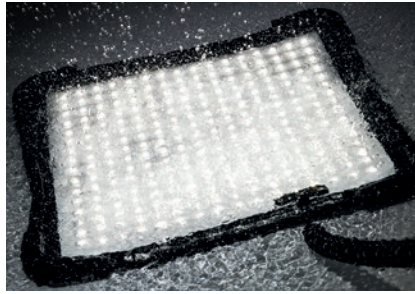

Tecpro Liteflex Daylight TP-LF-D-SET - Brand New

The LED panel itself is rainproof. The detachable power stick is not rainproof and can be used with extension cable from a distance.

High Light Output

Higher light output than most of the competitors' products.

Size with Power Stick:	41x29 cm	Power Consumption:	40W (3A)
Weight of Light Panel:	426g	Input on Power Stick:	12-20V
Weight of Power Stick:	674g	TLCI:	96
Color Temperature:	5600K	Delta UV:	-0,0019

List Price: 347,00 €

Special Price:

130,00 €