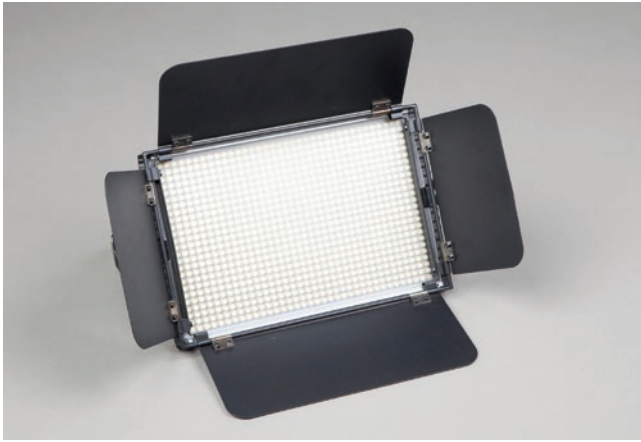

GK-900B

Power:	54W
Led Quantity:	900PCS
CCT:	3200-5600K
Dimmer:	10%-100%

CRI:	≥95
BAT:	Sony NPF Series
Voltage:	DC13-19V
Size:	302*191*42mm

Special Price:

95,00 €