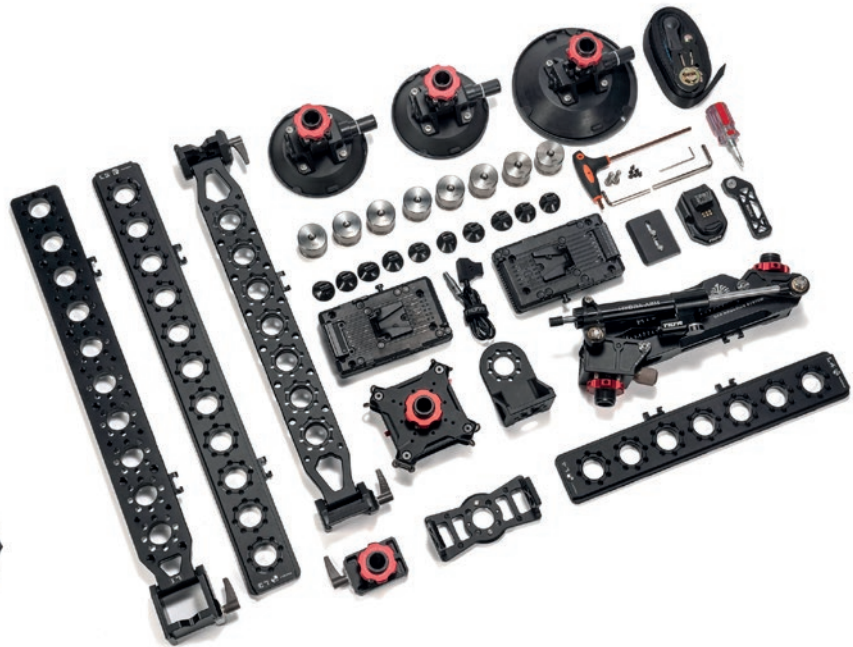

HDA-T02-V • NEW

Hydra Alien Car Mounting System - V-Mount

List Price: US$ 1.299,00

Special Price:

800,00 €

TGA-RCK • NEW

Remote Control Kit for RS 2