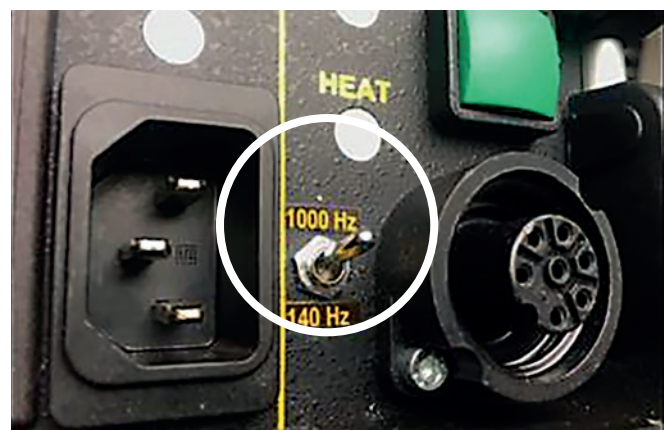

Option for DEB400D:

1000 Hz, switchable function for high-speed video recording

Electronic, flicker-free ballast, small, light, robust – cutting edge technology.

Works with DLH400DT, DEDOPAR and DLH400S-DT and DLH-PA7X2DT soft lights.

Special version of the DEB400DT ballast, suitable for high-speed video shooting. This version is equipped with a switch with which you can alter the standard flicker-free frequency from 140 cycle all the way up to 1000 cycles, which enables high-speed video shooting. Occasionally there

could be noise generated in 1000 cycle function which usually does not worry anybody since high-speed video shooting is usually not associated with sound recording.

Once the high-speed video shooting is done, switch back to normal flicker-free silent mode.

Input range	90-264V AC
Output	special high speed version, output 1,000 c/s. 5 seconds after ignition ballast switches from starting frequency with 140 c/s to high speed operating frequency of 1,000 c/s. Ready to use for flickerfree high-speed recording.
Weight	3.400 kg
Watt	400/575 W
Input voltage	auto-ranging 90-264V AC
Stand Mounting	DEB400H mount allows stand-mounting
Security	protected against over-voltage, overload, overheat and short circuit
Display	LED status indicators (ready, lamp, heat)
Dimming	40%