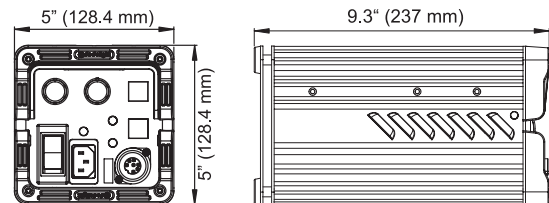

Weight	3400g (7.5 lbs)
Wattage	400/575W
Input voltage	Automatic sensing 90-260V AC
Mounting	May be attached to light stand using DEB400H ballast holder (not included)
Safety	Over voltage, overload, overheat and short circuit protection
Indicators	Three LED status indicators (ready, lamp, heat)
Dimming range	40%