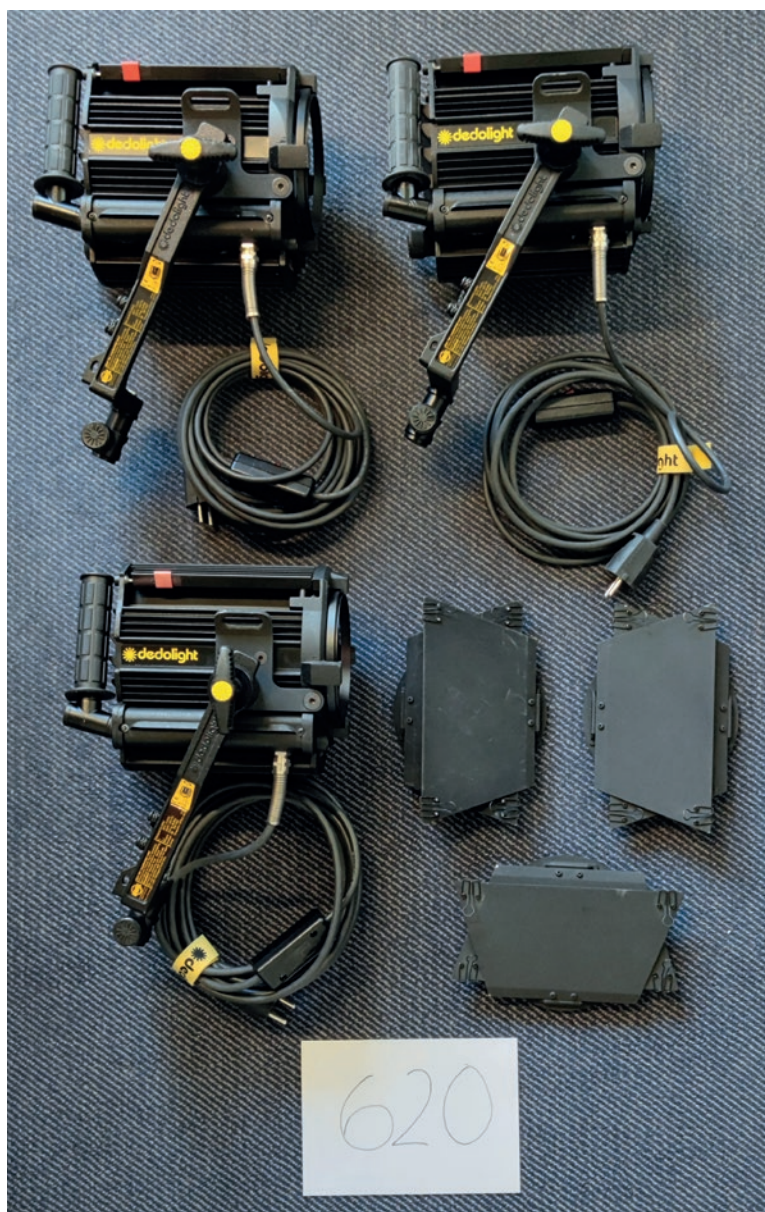

3x DLH650

No. 620	Description
3x DLH650	Light Head
3x DPLS400	Light shield ring
3x DBD400	8-leaf barn door
1x DSHD3x6	Hard case

Signs of use

Special Price:

1.098,00 €

Tel +49 (0)89 - 356 16 01 / info@dedoweigerfilm.de / www.dedoweigerfilm.de