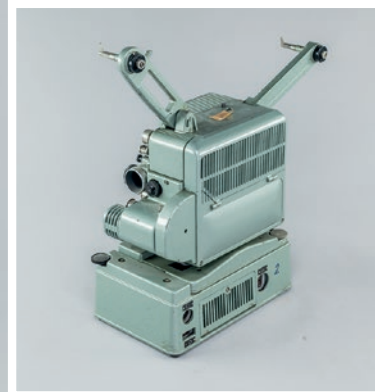

SIEMENS

Siemens 16mm projector - no warranty

Special Price:

190,00 €

- Any offer from you will be considered -

Tel +49 (0)89 - 356 16 01 / info@dedoweigerfilm.de / www.dedoweigerfilm.de