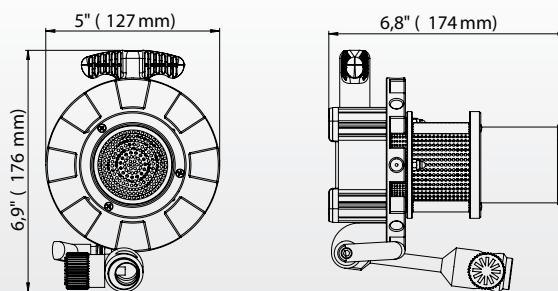

Technical Data: DLH200SD

Weight:	1500g (3.3 lbs)
Lamp:	DL200DHR-NB daylight,
Dimming:	200W-100W (daylight)
UV:	Double UV protection