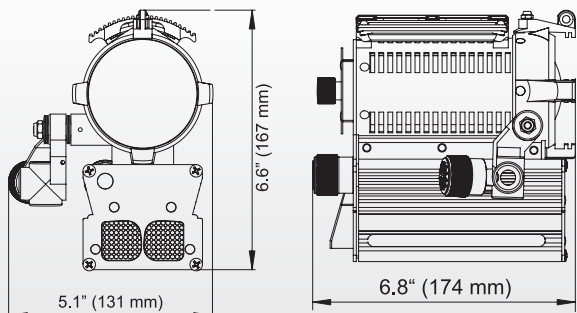

### Technical Data: DLH200D

Focus Angle:	48°-4.5°
Focus range:	1 : 14
Weight:	1300g (2.8 lbs)
Lamp:	DL200DHR-NB daylight,
Dimming:	200W-100W
Safety:	IP23 – rainproof
UV:	Double UV Protection,

LOWEST UV CONTENT OF ANY COMPARABLE LIGHT SOURCE.