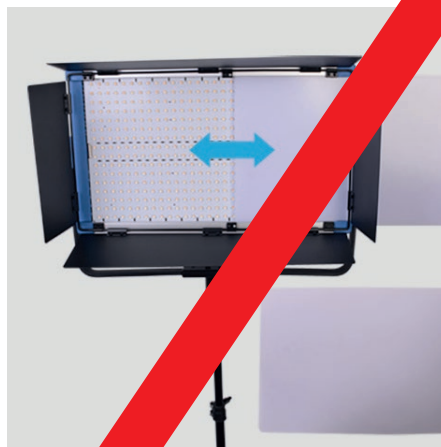

List Price approx: 400,00 €

Special Price: 185,00 €

Tel +49 (0)89 - 356 16 01 / info@dedoweigerfilm.de / www.dedoweigerfilm.de