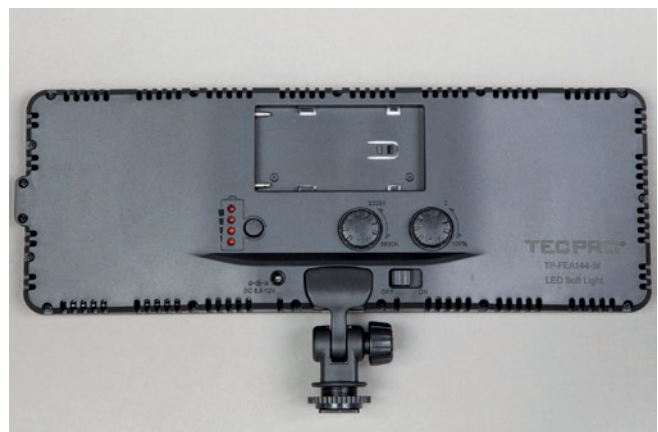

TP-FEA144-BI • NEW

Tecpro Feather bicolor LED panel. 15W. AC and DC operations with NPF batteries (not included).
Color temperature adjustment from 3200 to 5600K