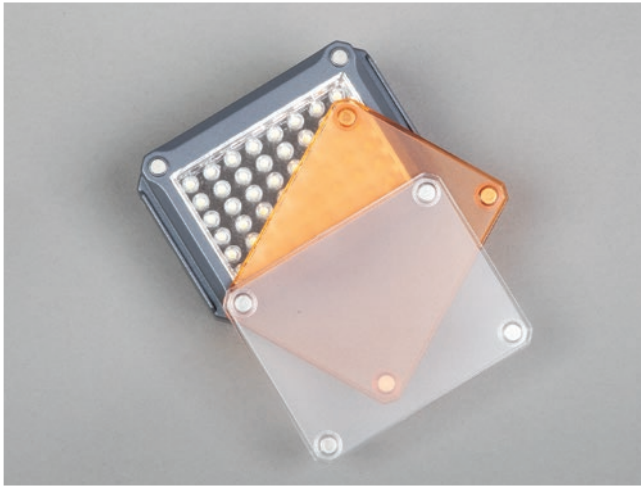

K320 • NEW

Daylight LED Video Light

Standard hot shoe (cold shoe) with 2 x 1/4"-20 threads

Magnetic Tungsten Filter, Magnetic diffusion Filter

Battery operated by: 4x AAA batteries