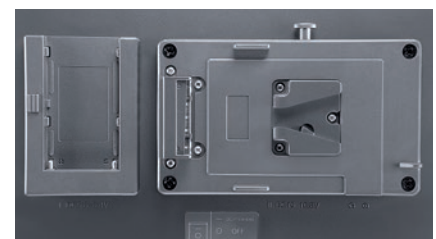

For the back light you may want to choose a higher color temperature (colder), which may possibly give you a better separation from the background.

■ DMX

If you remove the dimmer box, you can replace it by a DMX control box (has to be purchased separately).

Not all of the DMX control boxes for the Fellonis work on each of those lights. There are different generations and different software.

Also, it may depend on the kind of control panel that you are using, whether it is a simple one (usually works very well) or a very complex studio version, which may give out not only a DMX signal, but also wants a feedback signal from the light (RDM).

So here, a possible consultation or testing may be required to find the right one – and we may not have many of those left.

■ Dimmability

All Fellonis can be dimmed with not much of noticeable steps.

■ Battery Operation

Simply slide out the power supply for AC, and now slide in your own V-lock lithium battery, approx. 14 V, higher capacity, or buy such a battery from us, called **DS95SI**, which also features a built-in charger.

In general, I would recommend that you buy NEW batteries, because used batteries may fail sooner.

■ Soft Boxes

For the very soft and gentle lighting of persons or objects we offer the **TP-LONI-SBX-42** Soft box (Fits onto all different Fellonis).