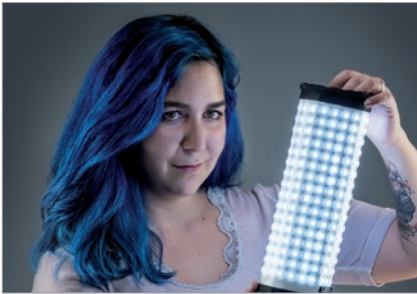

Tecpro Liteflex Daylight TP-LF-D-SET - Brand New

The LED panel itself is rainproof. The detachable power stick is not rainproof and can be used with extension cable from a distance.

High Light Output

Higher light output than most of the competitors' products.

Size with Power Stick:	41x29 cm	Power Consumption:	40W (3A)
Weight of Light Panel:	426g	Input on Power Stick:	12-20V
Weight of Power Stick:	674g	TLCI:	96
Color Temperature:	5600K	Delta UV:	-0,0019

List Price: 347,00 €

Special Price:

130,00 €